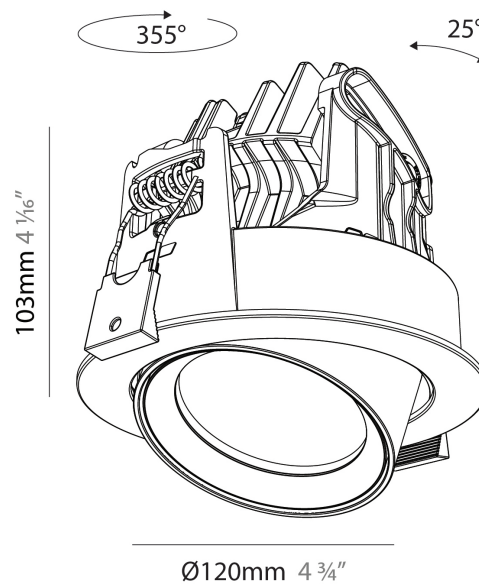

GENERAL

Series: Centriq
Subseries: Centriq Round Adjustable
Brand: Prolicht
Division: Architectural
Mounting Type: Recessed
Mounting Location: Ceiling
Subcategory: Spots

PHYSICAL

Shape: Cylinder
Diameter (mm): 120
Diameter (in): 4 3/4
Height (mm): 105
Height (in): 4 1/8
Min. Recessing Depth (mm): 120
Min. Recessing Depth (in): 4 3/4
Light Distribution: Adjustable / Direct
Weight (kg): 0.651
Diffuser: Lens Pack - No Lens / Opal / Linear Spread Lens / Honeycomb / Spread Lens
Fixture Finish: SSR / BKV / CWI / CRY / HAB / UFT / ITA / RUA / FTG / MYG / LOD / PUS / FRO / FUP / KIA / POP / BLS / SPG / MEY / GOH / GUM / CHC / COM / ABZ / JAG / OBR / MOS / ROR
Fixture Material: Aluminum
Cut-out Measurements: Dia. 112mm / 4 7/16"

ELECTRICAL

Lamp Type: LED (Zhaga Standard)
Input Wattage (W): 27.4
Total Output Wattage (W): 24.6
Dimming: Dali Dimming
Driver Included: No
Driver Location: Remote
Driver Type: Constant Current - Universal
Driver Class: Class 2
Input Voltage (V): 120 - 277
Constant Current (MA): 700

LED

Color Temperature (°K): 2700-6500 Tunable White
Max. Delivered Lumen (lm): Max 2403
Nominal Lumen (lm): 2827
CRI: >90 CRI
Lamp Life (hrs): 50000

OPTICAL

Reflector°: 24 / 34 / 54
Adjustability: Rotational 350°; Tilt 90°

RATINGS AND CERTIFICATIONS

Certified By: Certified for North American Standards
IP rating: IP20